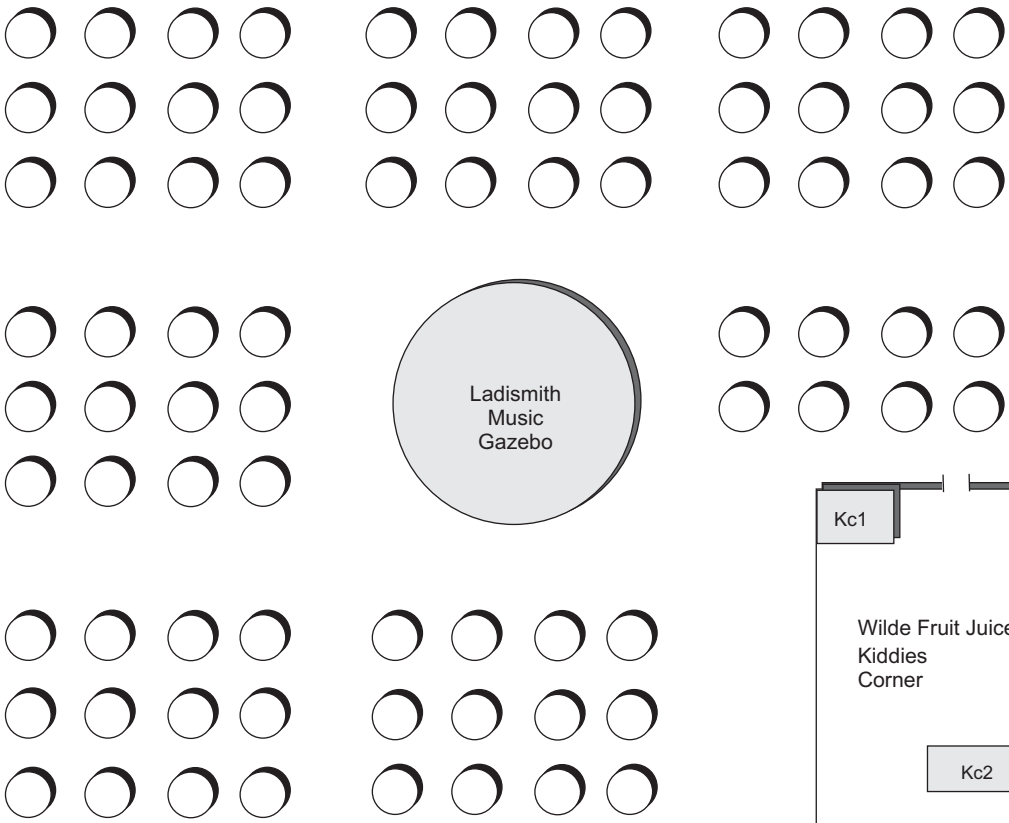

Cooking Pot

ATM

Gourmet Lane

C6 C5 C4 C3 C2 C1

Show Office

First Aid

G14

G13

G12

G11

G10

G9

G8 G7 G6 G5 G4 G3 G2 G1

Kc1

Wilde Fruit Juice Kiddies Corner

Kc2

ATM

Dstv Media Kc6 Kc5 Kc4 Kc3 Glasses

Toilets

Baby Room